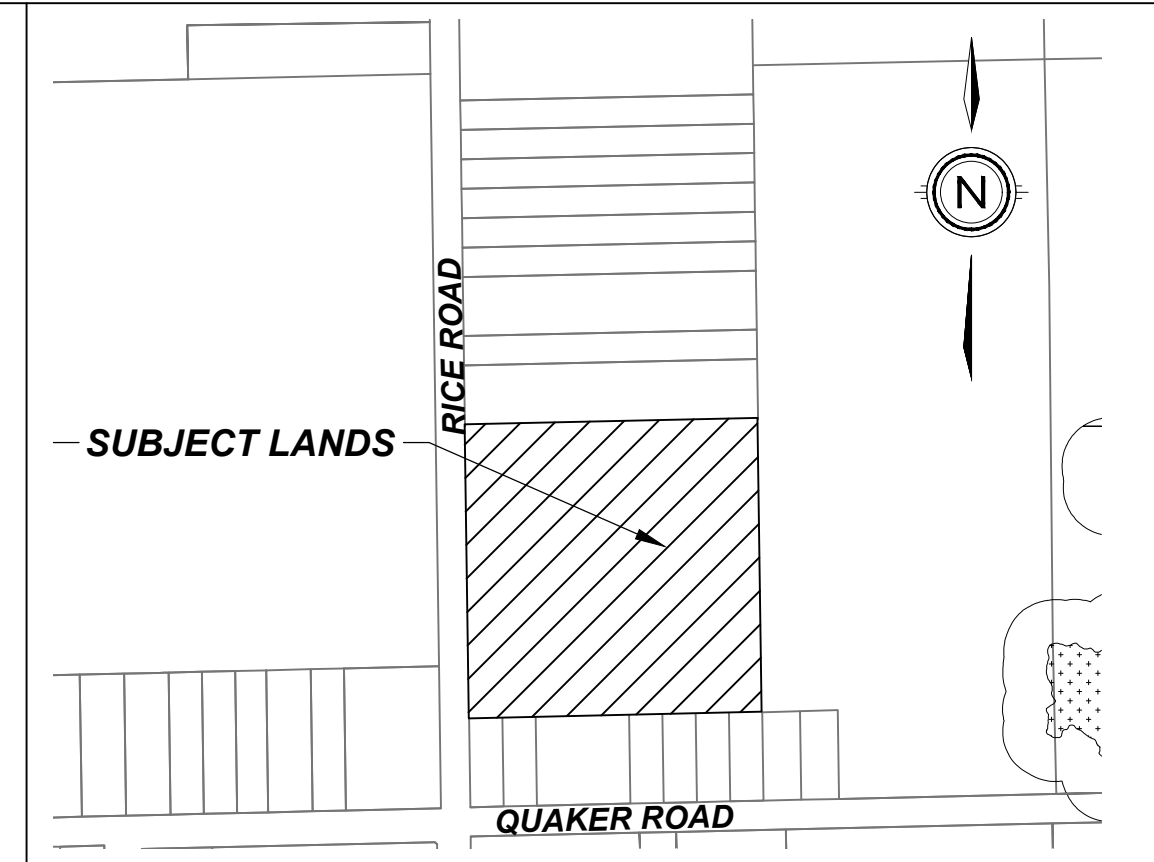

450 RICE ROAD CITY OF WELLAND

KEY PLAN
N.T.S.

COLOUR DEMONSTRATION PLAN

LEGAL DESCRIPTION

PART OF TOWNSHIP LOT 174
GEOGRAPHIC TOWNSHIP OF THOROLD
NOW IN THE CITY OF WELLAND
REGIONAL MUNICIPALITY OF NIAGARA

#	REVISION	DATE	INIT
0	ISSUED FOR REVIEW	2024-03-21	TA

DRAWING TITLE	DRAFTING	TA/AM
450 RICE ROAD COLOUR DEMONSTRATION PLAN	DATE	SEPTEMBER 16, 2024
	PRINTED	SEPTEMBER 18, 2024
	SCALE	1:500
	DWG No.	REV
	2201-CD	0